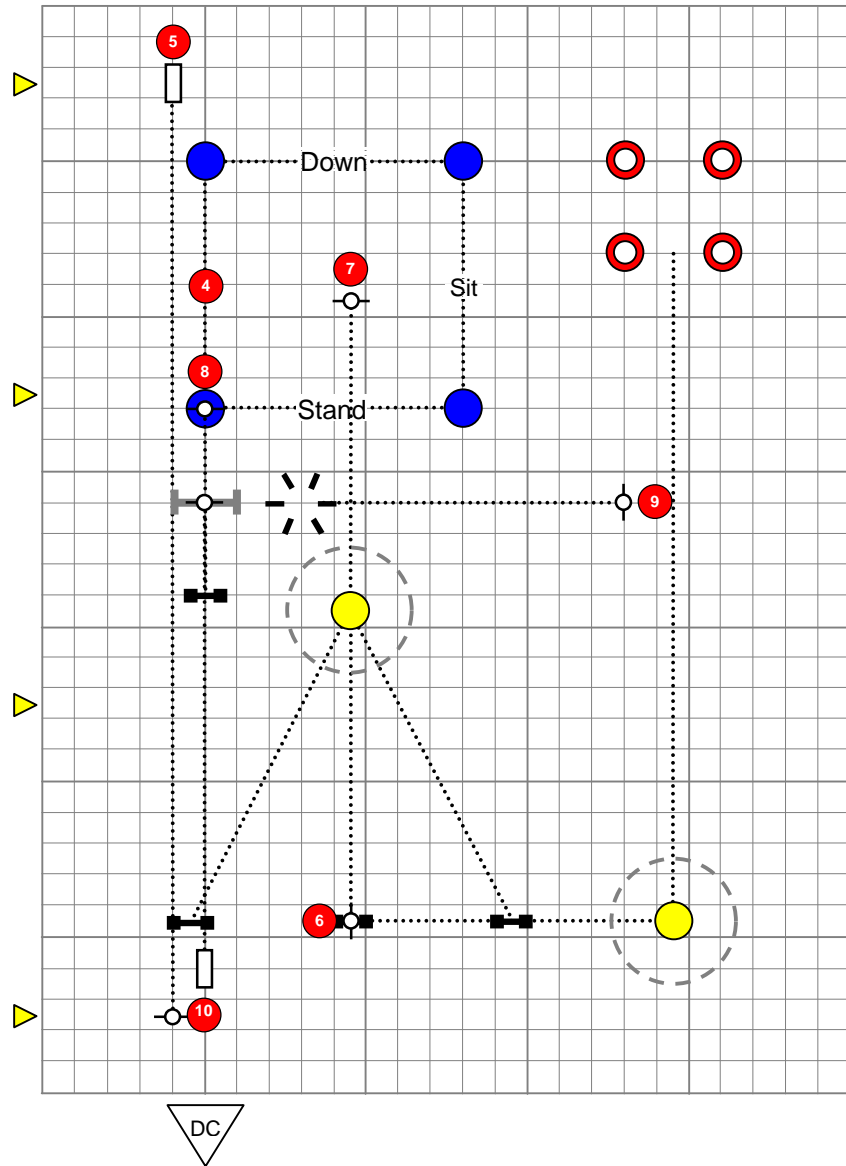

# FMBB World Championship 2010 - Obedience

Judges: John van Hemert / Uwe Wehner

Stewards: Alexandra Finke / Andreas Rieschick

Cone		Handler	
Marker		Dog	
Marker			
Start		Slow	
Stop		Normal	
Final stop		Fast	

### Special features

**\*1:**  
 - left turn from standing position  
 - right turn from standing position and normal pace

**\*2:**  
 - stop  
 - 2 steps right  
 - 2 steps left  
 - 2 steps forward  
 - 2 steps backward  
 - about turn from standing position and normal pace

**\*3:**  
 - stop  
 - left turn from standing position and slow pace

	Meters	Right	Left	About	Stop
Slow pace	50.0	3	3	1	1
Normal pace	75.0	4	4	3	1
Fast pace	75.0	3	3	1	1
<b>Total</b>	<b>200.0</b>	<b>10</b>	<b>10</b>	<b>5</b>	<b>3</b>

Cone		Handler	
Marker		Dog	
Marker			
Start		Slow	
Stop		Normal	
Final stop		Fast	